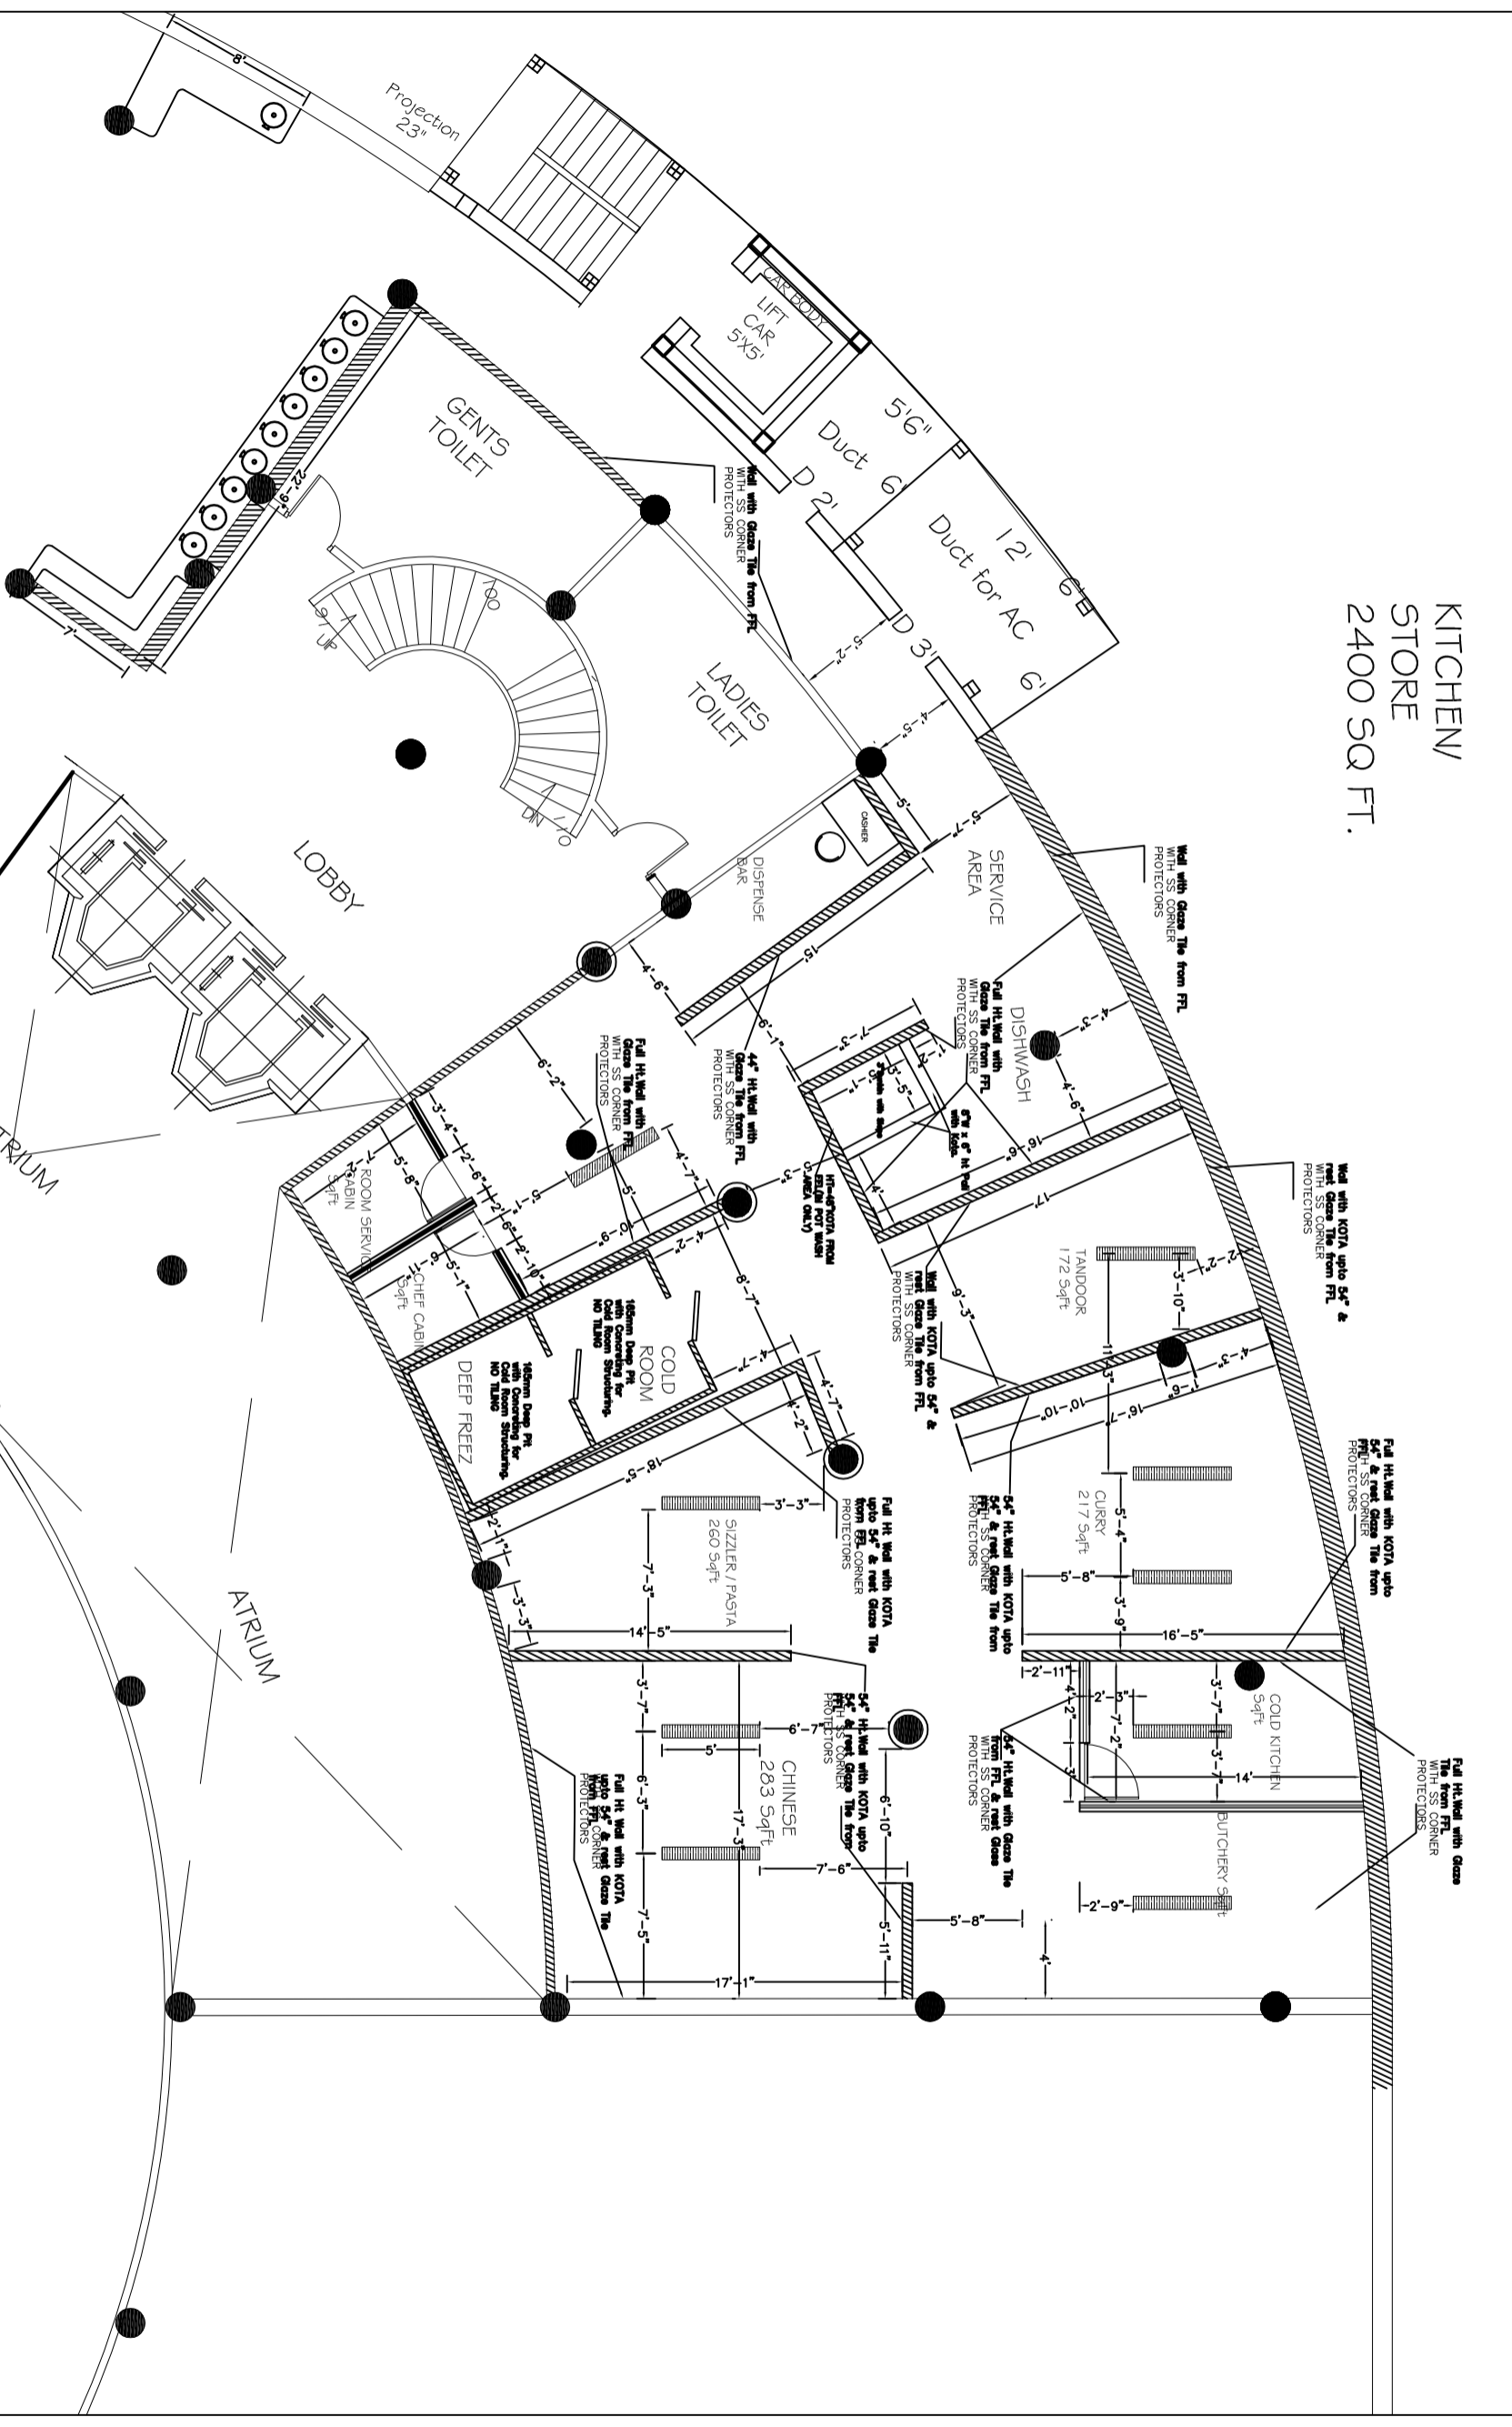

KITCHEN/  
STORE  
2400 SQ. FT.

# First Floor Plan

MULTI CUISINE  
RESTAURENT  
3000 SQ. FT.

<b>CIVIL PLAN</b>	<b>PROJECT - KHUSHI PALACE - BILASPUR</b>	 <p>RC Hospitality Solutions. Mumbai ..... Where to excel</p>
<b>DATE - 03/07/09</b>		